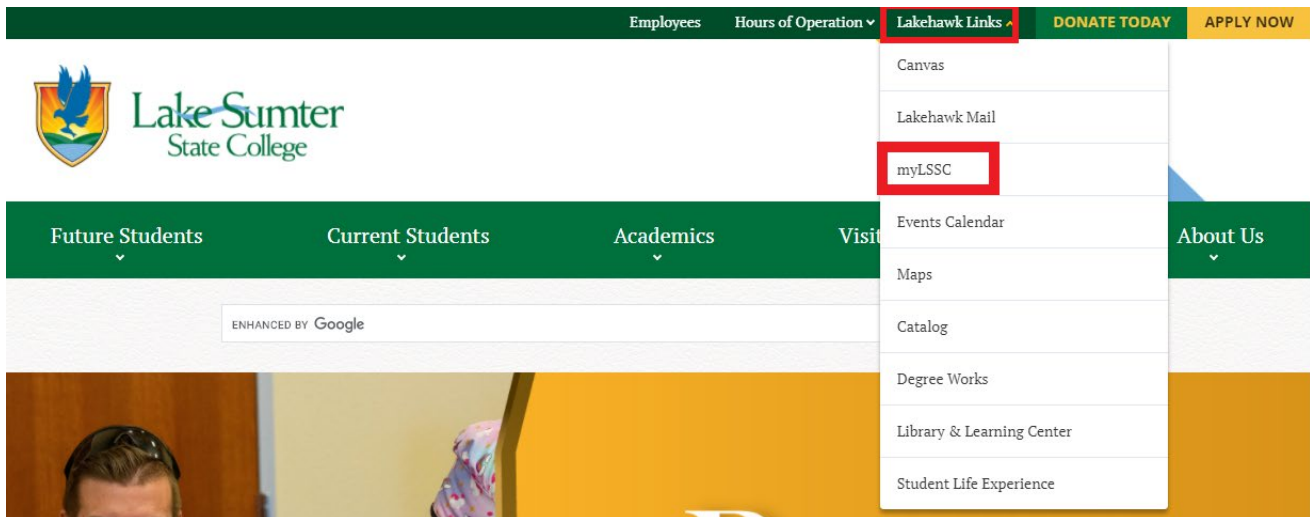

This guide will show you how to access myLSSC.

Step 1: Find myLSSC

- Navigate to lssc.edu
- At the top of the page on the right-hand side, locate **Lakehawk Links**, click to active a dropdown menu.
- Then, **click myLSSC**

Step 2: Login

- Once you click myLSSC, you will be redirected to the sign-in page using your normal SSO login.

- Note: If you are already logged into SSO, it should take you directly to the myLSSC homepage.

Step 3: First Access of myLSSC

- After you successfully log into myLSSC for the first time, you will be met with a Welcome Tutorial.
 - This welcome tutorial will briefly explain what myLSSC is and its basic functionality.